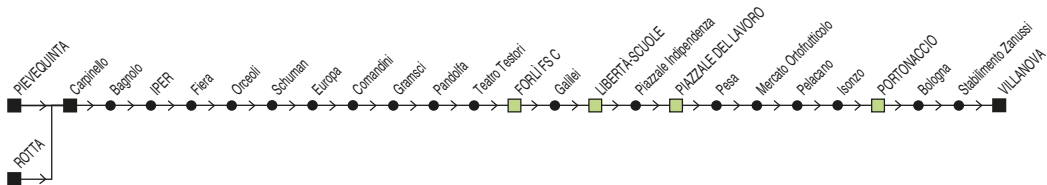

1 = nei gg. di Scuola transita da Scuole Romiti

Linea 12

Pievequinta → (Rotta) → Carpinello → Iper → Villanova

✕ FERIALE

| | | | | | | | | | | | | | | | | | | | | |
|------|---------------------------------|-------|-------|-------|-------|-------|-------|-------|-------|-------|-------|-------|-------|-------|-------|-------|--|--|-------|--|
| Zona | Località | | | | | | | | | | | | | | | | | | | |
| 860 | Pievequinta | 05:53 | 06:57 | | | 10:01 | 11:01 | | 13:05 | | | 15:16 | 16:16 | 17:16 | 18:16 | | | | | |
| 860 | Rotta | | | 07:34 | 09:02 | | | 12:17 | | | 14:17 | | | | | | | | 19:17 | |
| 860 | Carpinello (Capolinea) | 05:56 | 07:00 | 07:36 | 09:04 | 10:04 | 11:04 | 12:19 | 13:08 | | 14:19 | 15:19 | 16:19 | 17:19 | 18:19 | 19:19 | | | | |
| 860 | Carpinello | 05:57 | 07:01 | 07:37 | 09:05 | 10:05 | 11:05 | 12:20 | 13:09 | | 14:20 | 15:20 | 16:20 | 17:20 | 18:20 | 19:20 | | | | |
| 860 | Iper | 06:02 | 07:06 | 07:42 | 09:10 | 10:10 | 11:10 | 12:25 | 13:14 | | 14:25 | 15:25 | 16:25 | 17:25 | 18:25 | 19:25 | | | | |
| 860 | Fiera | 06:04 | 07:08 | 07:44 | 09:12 | 10:12 | 11:12 | 12:27 | 13:16 | | 14:27 | 15:27 | 16:27 | 17:27 | 18:27 | 19:27 | | | | |
| 860 | Comandini | 06:08 | 07:12 | 07:48 | 09:16 | 10:16 | 11:16 | 12:31 | 13:20 | | 14:31 | 15:31 | 16:31 | 17:31 | 18:31 | 19:31 | | | | |
| 860 | dep. START (v. Pandolfa) | 06:12 | 07:16 | 07:52 | 09:20 | 10:20 | 11:20 | 12:35 | 13:24 | | 14:35 | 15:35 | 16:35 | 17:35 | 18:35 | 19:35 | | | | |
| 860 | Forlì FS C | 06:17 | 07:21 | 07:57 | 09:25 | 10:25 | 11:25 | 12:40 | 13:29 | | 14:40 | 15:40 | 16:40 | 17:40 | 18:40 | 19:40 | | | | |
| 860 | Libertà - Scuole | 06:20 | 07:24 | 08:00 | 09:28 | 10:28 | 11:28 | 12:43 | 13:32 | | 14:43 | 15:43 | 16:43 | 17:43 | 18:43 | 19:43 | | | | |
| 860 | p.le del Lavoro | 06:23 | 07:27 | 08:03 | 09:31 | 10:31 | 11:31 | 12:46 | 13:35 | | 14:46 | 15:46 | 16:46 | 17:46 | 18:46 | 19:46 | | | | |
| 860 | Portonaccio | 06:29 | 07:33 | 08:09 | 09:37 | 10:37 | 11:37 | 12:52 | 13:41 | | 14:52 | 15:52 | 16:52 | 17:52 | 18:52 | 19:52 | | | | |
| 860 | Cava (Capolinea) | | | | | | | | | 14:01 | | | | | | | | | | |
| 860 | Bologna | 06:35 | 07:39 | 08:15 | 09:43 | 10:43 | 11:43 | 12:58 | 13:47 | 14:02 | 14:58 | 15:58 | 16:58 | 17:58 | 18:58 | 19:58 | | | | |
| 860 | Villanova | 06:41 | 07:45 | 08:21 | 09:49 | 10:49 | 11:49 | 13:04 | 13:53 | 14:08 | 15:04 | 16:04 | 17:04 | 18:04 | 19:04 | 20:04 | | | | |