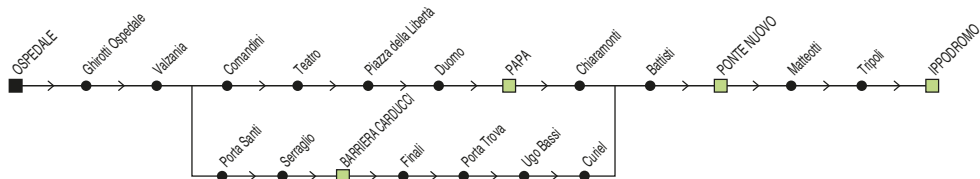

Zona	Località															
880	Ospedale	06:15	06:30	06:45	07:00	07:15	07:30	07:45	08:00	08:15	08:30	08:45	09:00	09:15	09:30	09:45
880	Valzania	06:17	06:32	06:47	07:02	07:17	07:32	07:47	08:02	08:17	08:32	08:47	09:02	09:17	09:32	09:47
880	p.za della Libertà	06:19	06:34	06:49	07:04	07:19	07:34	07:49	08:04	08:19	08:34	08:49	09:04	09:19	09:34	09:49
880	Papa	06:20	06:35	06:50	07:05	07:20	07:35	07:50	08:05	08:20	08:35	08:50	09:05	09:20	09:35	09:50
880	Battisti	06:23	06:38	06:53	07:08	07:23	07:38	07:53	08:08	08:23	08:38	08:53	09:08	09:23	09:38	09:53
880	Ponte Nuovo	06:25	06:40	06:55	07:10	07:25	07:40	07:55	08:10	08:25	08:40	08:55	09:10	09:25	09:40	09:55
880	Ippodromo	06:28	06:43	06:58	07:13	07:28	07:43	07:58	08:13	08:28	08:43	08:58	09:13	09:28	09:43	09:58
Zona	Località															
880	Ospedale	10:00	10:15	10:30	10:45	11:00	11:15	11:30	11:45	12:00	12:15	12:30	12:45	13:00	13:15	13:30
880	Valzania	10:02	10:17	10:32	10:47	11:02	11:17	11:32	11:47	12:02	12:17	12:32	12:47	13:02	13:17	13:32
880	p.za della Libertà	10:04	10:19	10:34	10:49	11:04	11:19	11:34	11:49	12:04	12:19	12:34	12:49	13:04	13:19	13:34
880	Papa	10:05	10:20	10:35	10:50	11:05	11:20	11:35	11:50	12:05	12:20	12:35	12:50	13:05	13:20	13:35
880	Battisti	10:08	10:23	10:38	10:53	11:08	11:23	11:38	11:53	12:08	12:23	12:38	12:53	13:08	13:23	13:38
880	Ponte Nuovo	10:10	10:25	10:40	10:55	11:10	11:25	11:40	11:55	12:10	12:25	12:40	12:55	13:10	13:25	13:40
880	Ippodromo	10:13	10:28	10:43	10:58	11:13	11:28	11:43	11:58	12:13	12:28	12:43	12:58	13:13	13:28	13:43